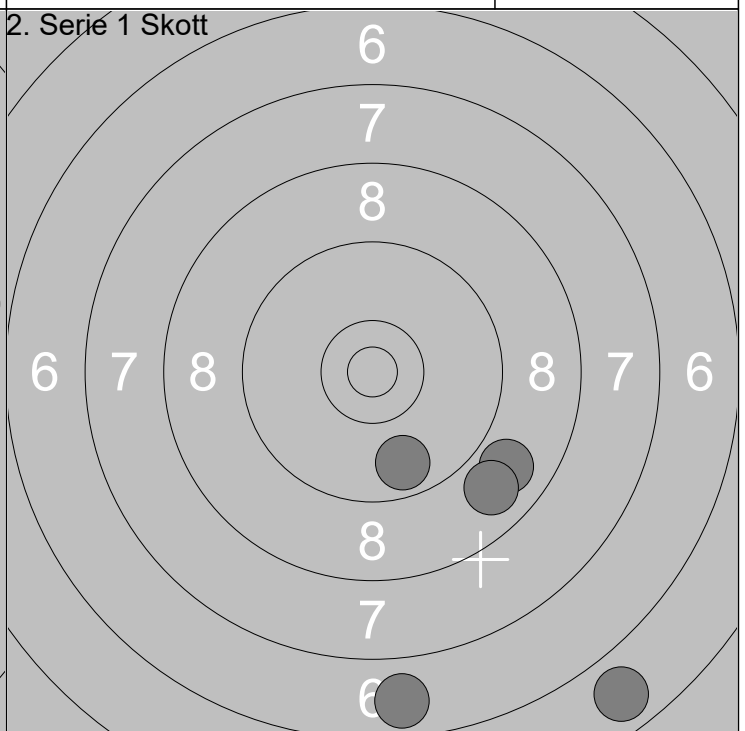

6: 10.0 →	Serie	43
7: 8.5 →		
8: 9.1 ↓	Total	256
9: 8.4 ↑		
10: 8.8 ↑		

1: 6.8 ↓	Serie	36
2: 5.8 ↓		
3: 8.9 ↓	Total	292
4: 9.7 ↓		
5: 8.8 ↓