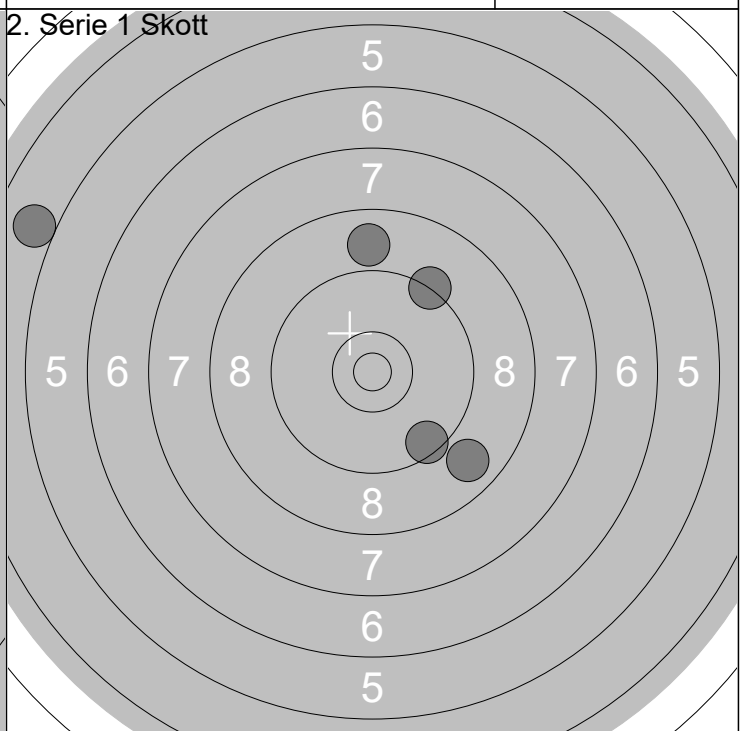

6: 8.4 ↗	Serie	41
7: 9.6 ↗		
8: 7.6 ←	Total	269
9: 8.5 ↓		
10: 9.3 ↑		

1: 9.3 ↗	Serie	39
2: 9.5 ↓		
3: 8.8 ↓	Total	308
4: 5.0 ↖		
5: 8.9 ↑