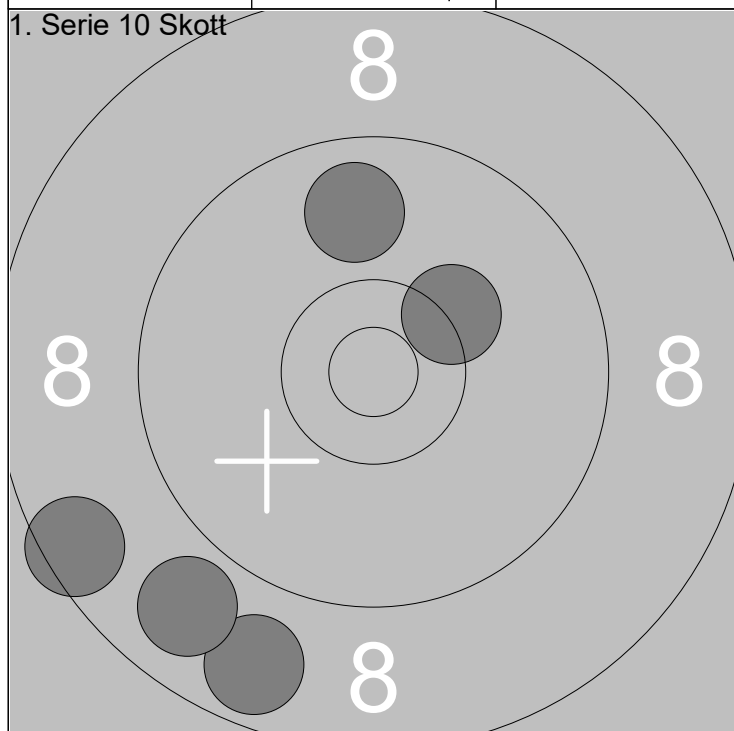

6: 8.7 ↓	Serie	43
7: 8.5 ←		
8: 8.9 ↘	Total	263
9: 10.3 ↗		
10: 9.8 ↑		

1: 8.5 ←	Serie	39
2: 6.7 ↑		
3: 10.1 ←	Total	302
4: 7.1 ↑		
5: 8.1 ↑