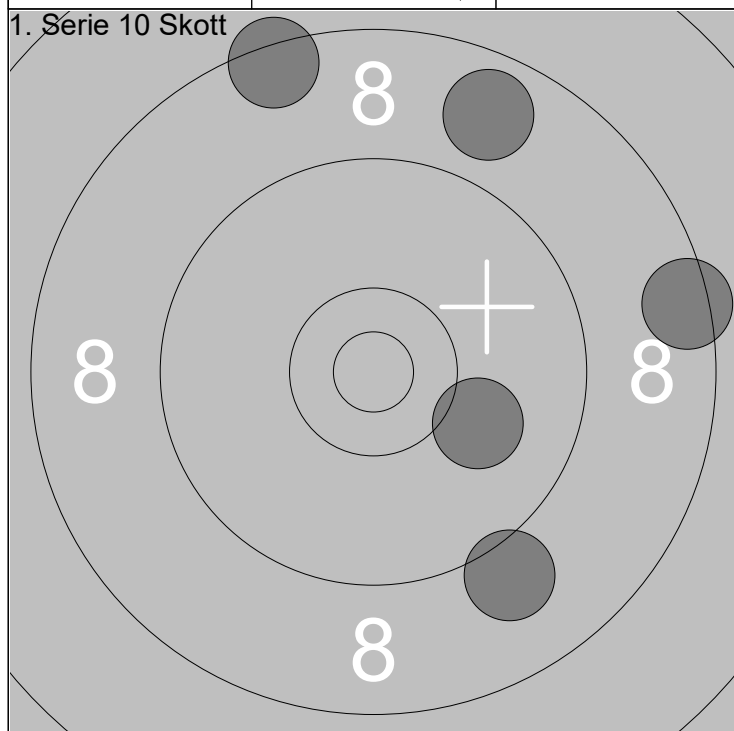

6: 10.0 →	Serie	43
7: 8.5 →		
8: 9.1 ↓	Total	256
9: 8.4 ↑		
10: 8.8 ↑		

1: 6.8 ↓	Serie	36
2: 5.8 ↓		
3: 8.9 ↓	Total	292
4: 9.7 ↓		
5: 8.8 ↓