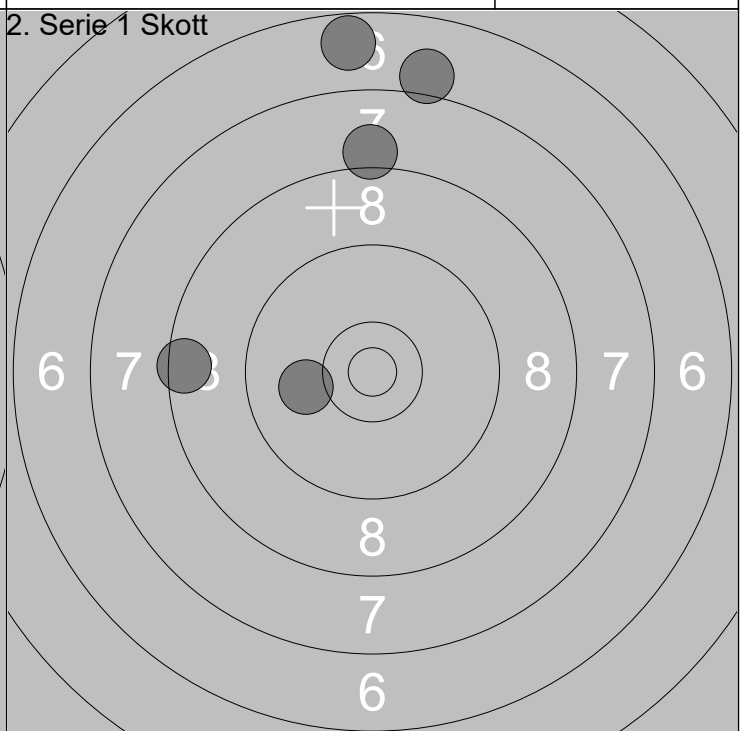

6: 8.7 ↓	Serie	43
7: 8.5 ←		
8: 8.9 ↘	Total	263
9: 10.3 ↗		
10: 9.8 ↑		

1: 8.5 ←	Serie	39
2: 6.7 ↑		
3: 10.1 ←	Total	302
4: 7.1 ↑		
5: 8.1 ↑