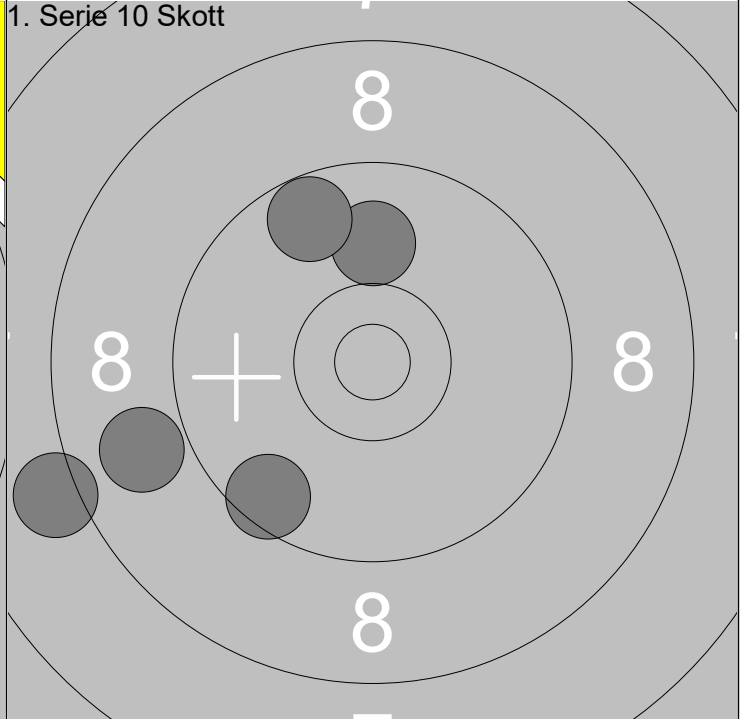

1: 9.9 ↗	6: 9.9 ↑	Serie	95
2: 9.2 ↘	7: 10.1 ↑		
3: 9.6 ↓	8: 9.6 ↙	Total	169
4: 10.5x →	9: 10.5x ↘		
5: 10.4x ↗	10: 10.5x ↖		

1: 9.5 ↘	Serie	44
2: 10.0 ↑		
3: 9.7 ↗	Total	213
4: 8.9 ↖		
5: 8.1 ↖