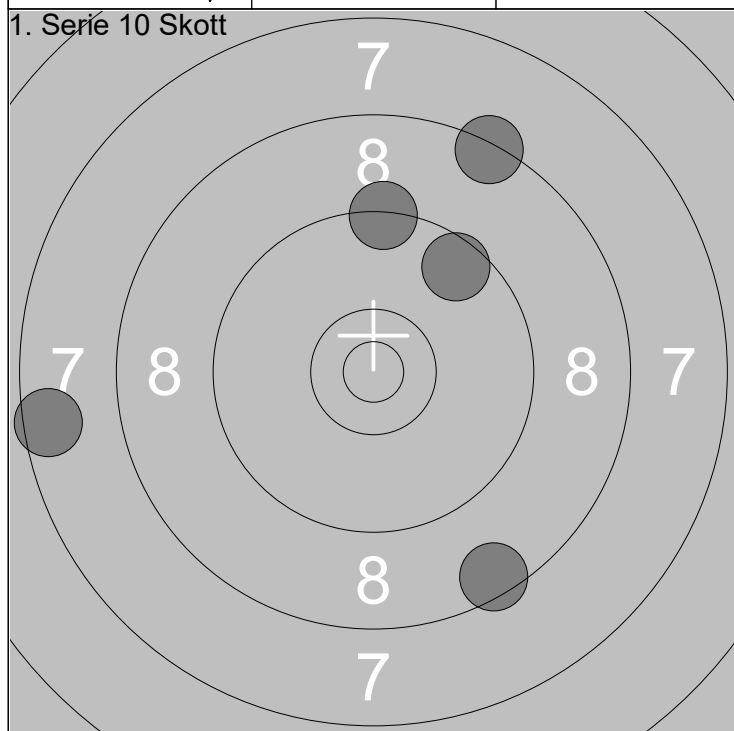

6: 8.4 ↗	Serie	41
7: 9.6 ↗		
8: 7.6 ←	Total	269
9: 8.5 ↓		
10: 9.3 ↑		

1: 9.3 ↗	Serie	39
2: 9.5 ↓		
3: 8.8 ↓	Total	308
4: 5.0 ↖		
5: 8.9 ↑